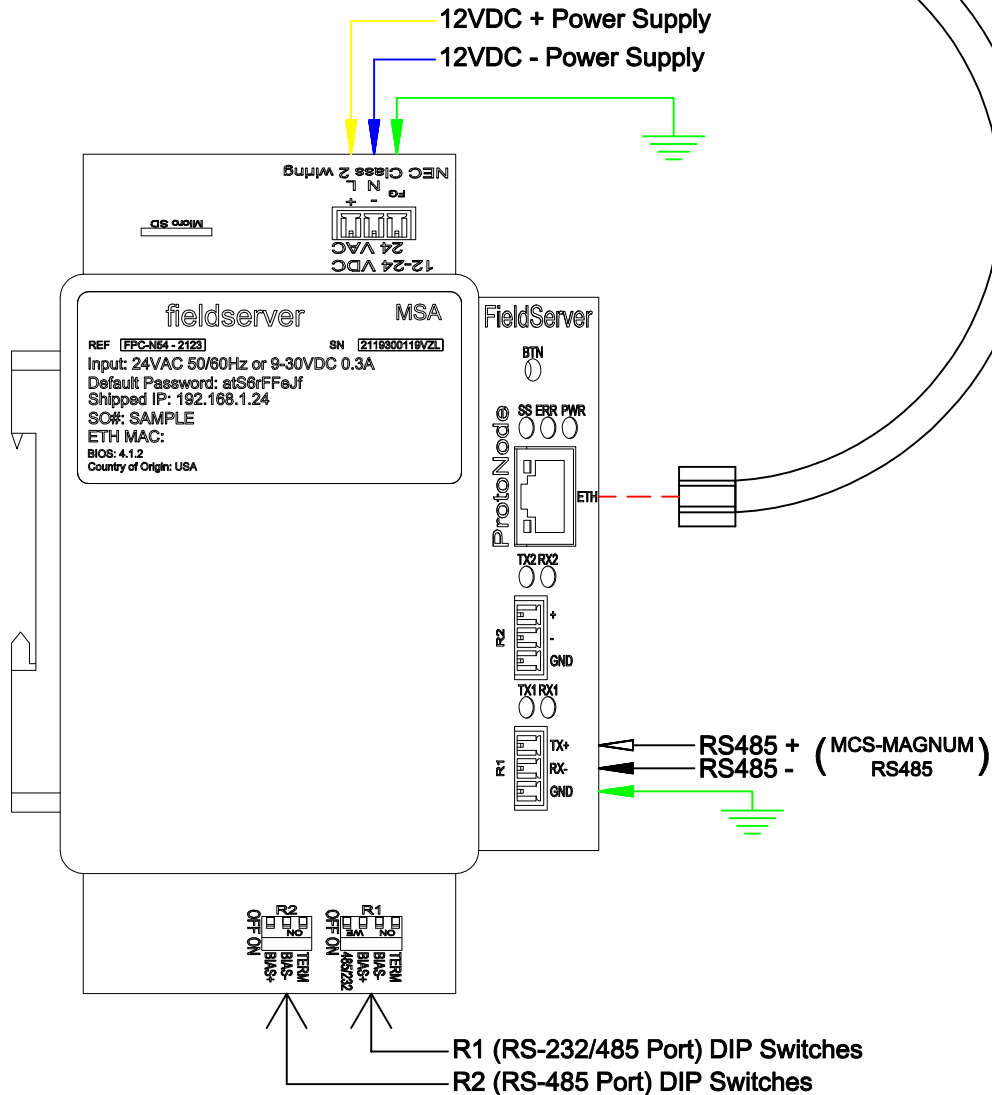

MCS-BMS-GATEWAY-N54

MCS-BMS-GATEWAY-N54 to MCS-MAGNUM-N-12 Mounting & Wiring Diagram

MCS-MAGNUM-N-12

5580 Enterprise Pkwy, Fort Myers, FL 33905 USA

Office: 239-694-0089 - Fax: 239-694-0031

www.mcscontrols.com - support@mcscontrols.com