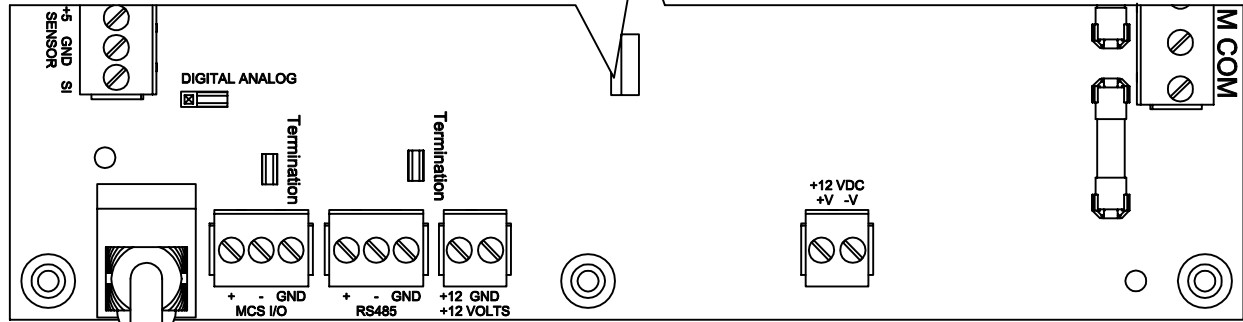

MCS-BMS-GATEWAY-N54

MCS-BMS-GATEWAY-N54 to MCS-MAGNUM-N-12 Mounting & Wiring Diagram

MCS-MAGNUM-N-12

5580 Enterprise Pkwy, Fort Myers, FL 33905 USA

Office: 239-694-0089 - Fax: 239-694-0031

www.mcscontrols.com - support@mcscontrols.com